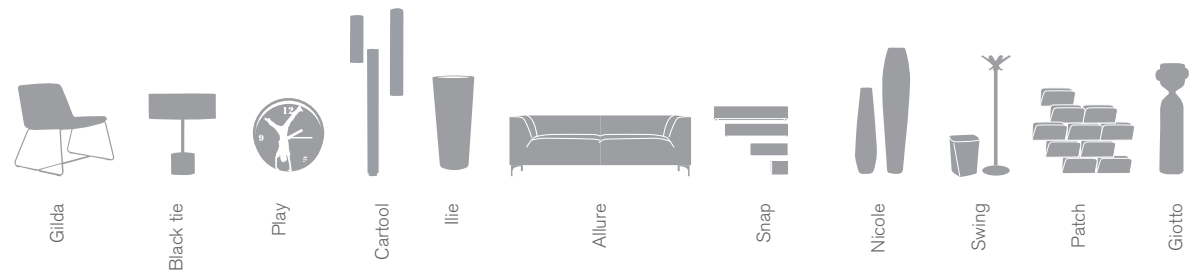

Gilda

Black tie

Play

Cartool

Ilie

Allure

Snap

Nicole

Swing

Patch

Giotto